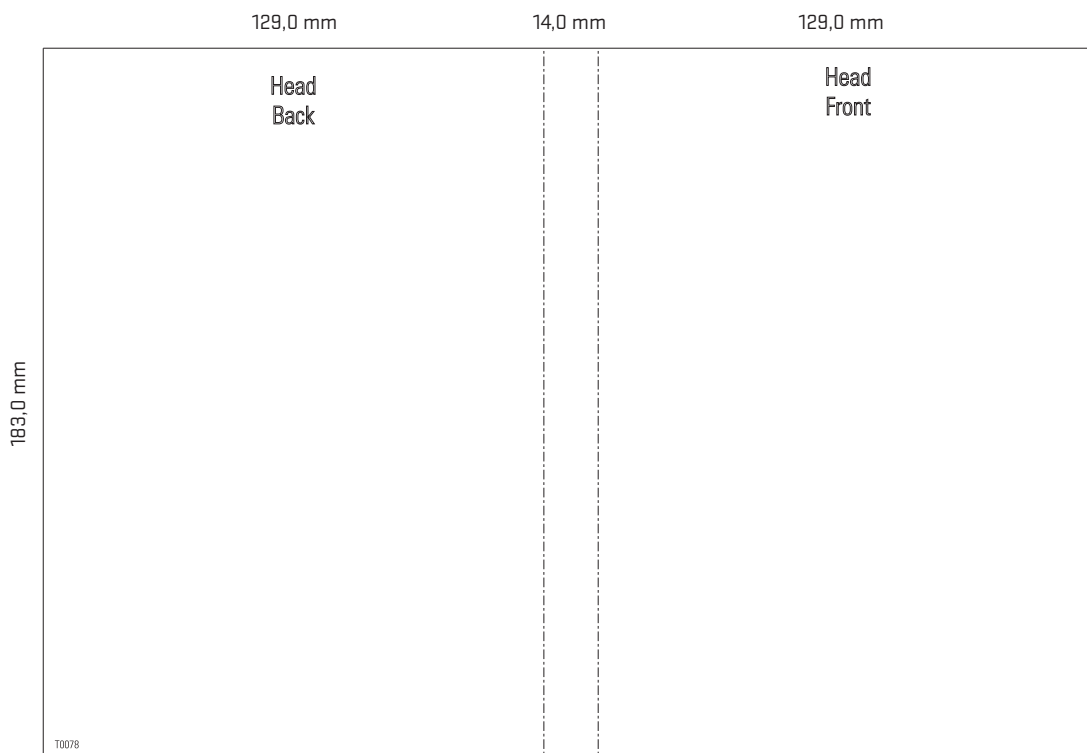

Template for

DVD - Inlay Amaray

Spec. No.: A14_S
Template-No.: 0078

Open format:	272,0 x 183,0 mm
Closed format:	129,0 x 183,0 x 14,0 mm
Width of spine:	14,0 mm
Material:	150 gsm, gloss art paper as standard

Please find the related EPS and layout files attached to this PDF.

measurement input

© Cinram. Unregistered Design Right. All Rights Reserved

scaling: 51 % • bleed: 3 mm

Folding layout

Front Panel

Printing Area

front printing