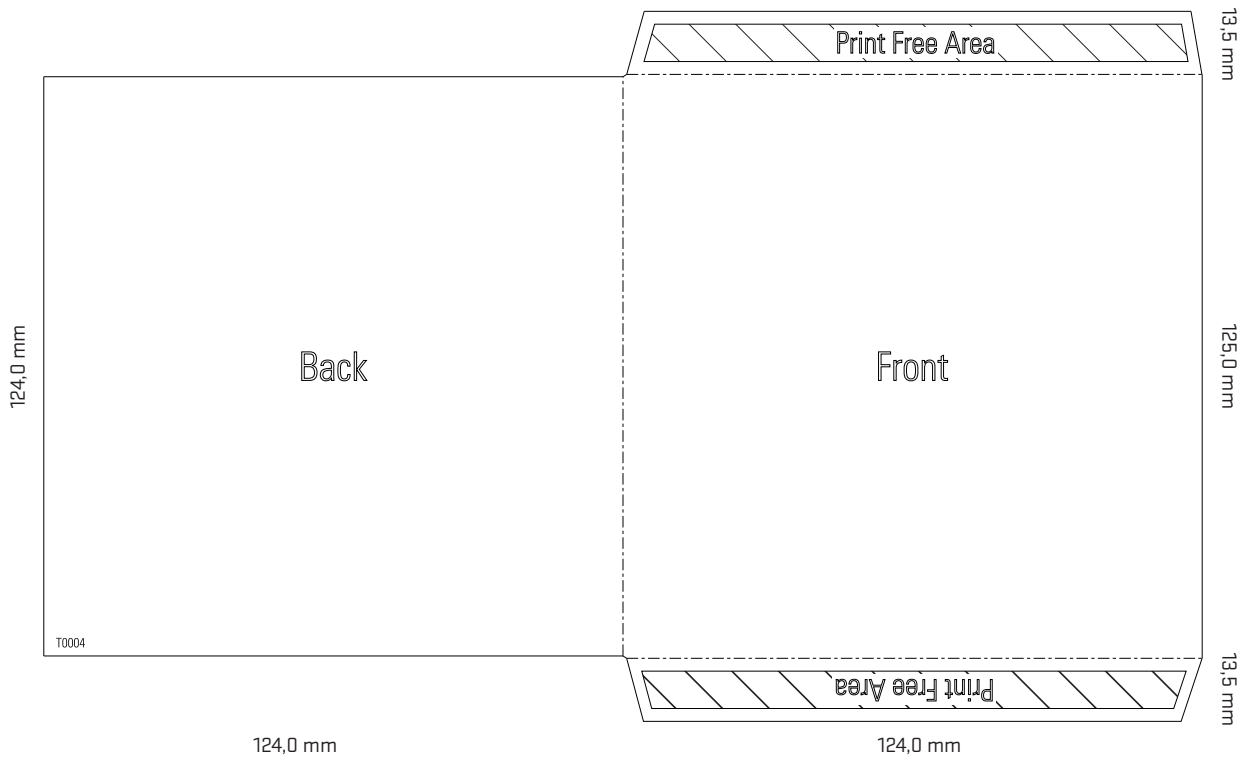

## Audio - wallet

Template-No.: 0004

Open format:

248,0 x 152,0 mm

Closed format:

124,0 x 125,0 mm

Material:

250 gsm Mirabell/300 gsm Luxomagic

### measurement input

scaling: 65 % • bleed: 3 mm

### Folding layout

Front Panel