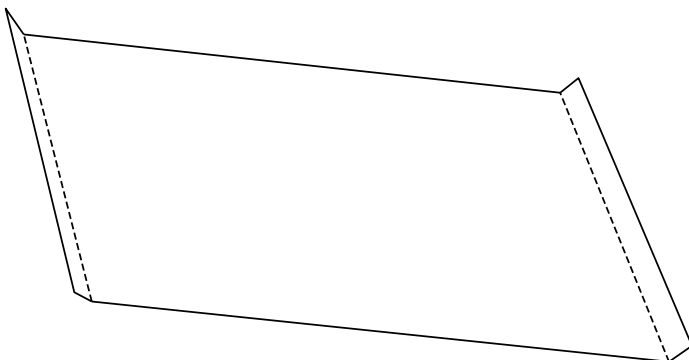

Template for

Audio - Inlay

Template-No.: 0001

Open format:	151,0 x 117,5 mm
Closed format:	138,0 x 117,5 x 6,5 mm
Width of spine:	6,5 mm
Material:	160 gsm gloss art paper as standard

Please find the related EPS and layout files attached to this PDF.

Measurement input

scaling: 79 % • bleed: 3 mm

Folding layout

Printing area

front printing

back printing