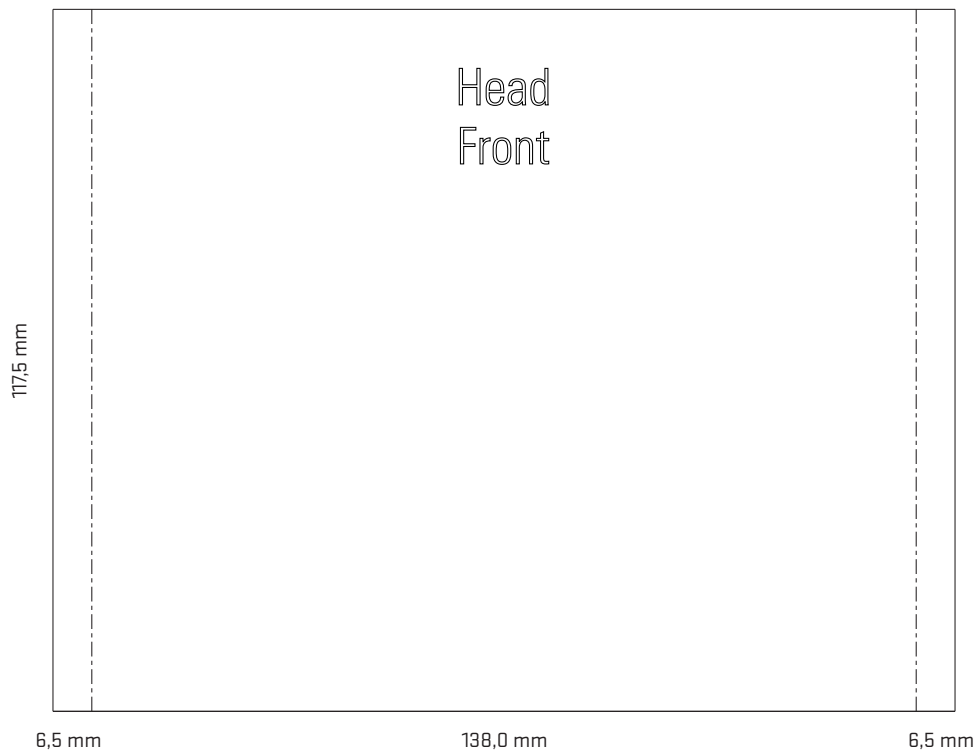

Template for

Audio - Inlay

Template-No.: 0001

Open format:	151,0 x 117,5 mm
Closed format:	138,0 x 117,5 x 6,5 mm
Width of spine:	6,5 mm
Material:	160 gsm gloss art paper as standard

Please find the related EPS and layout files attached to this PDF.

Measurement input

scaling: 79 % • bleed: 3 mm

Folding layout

Printing area

front printing

back printing