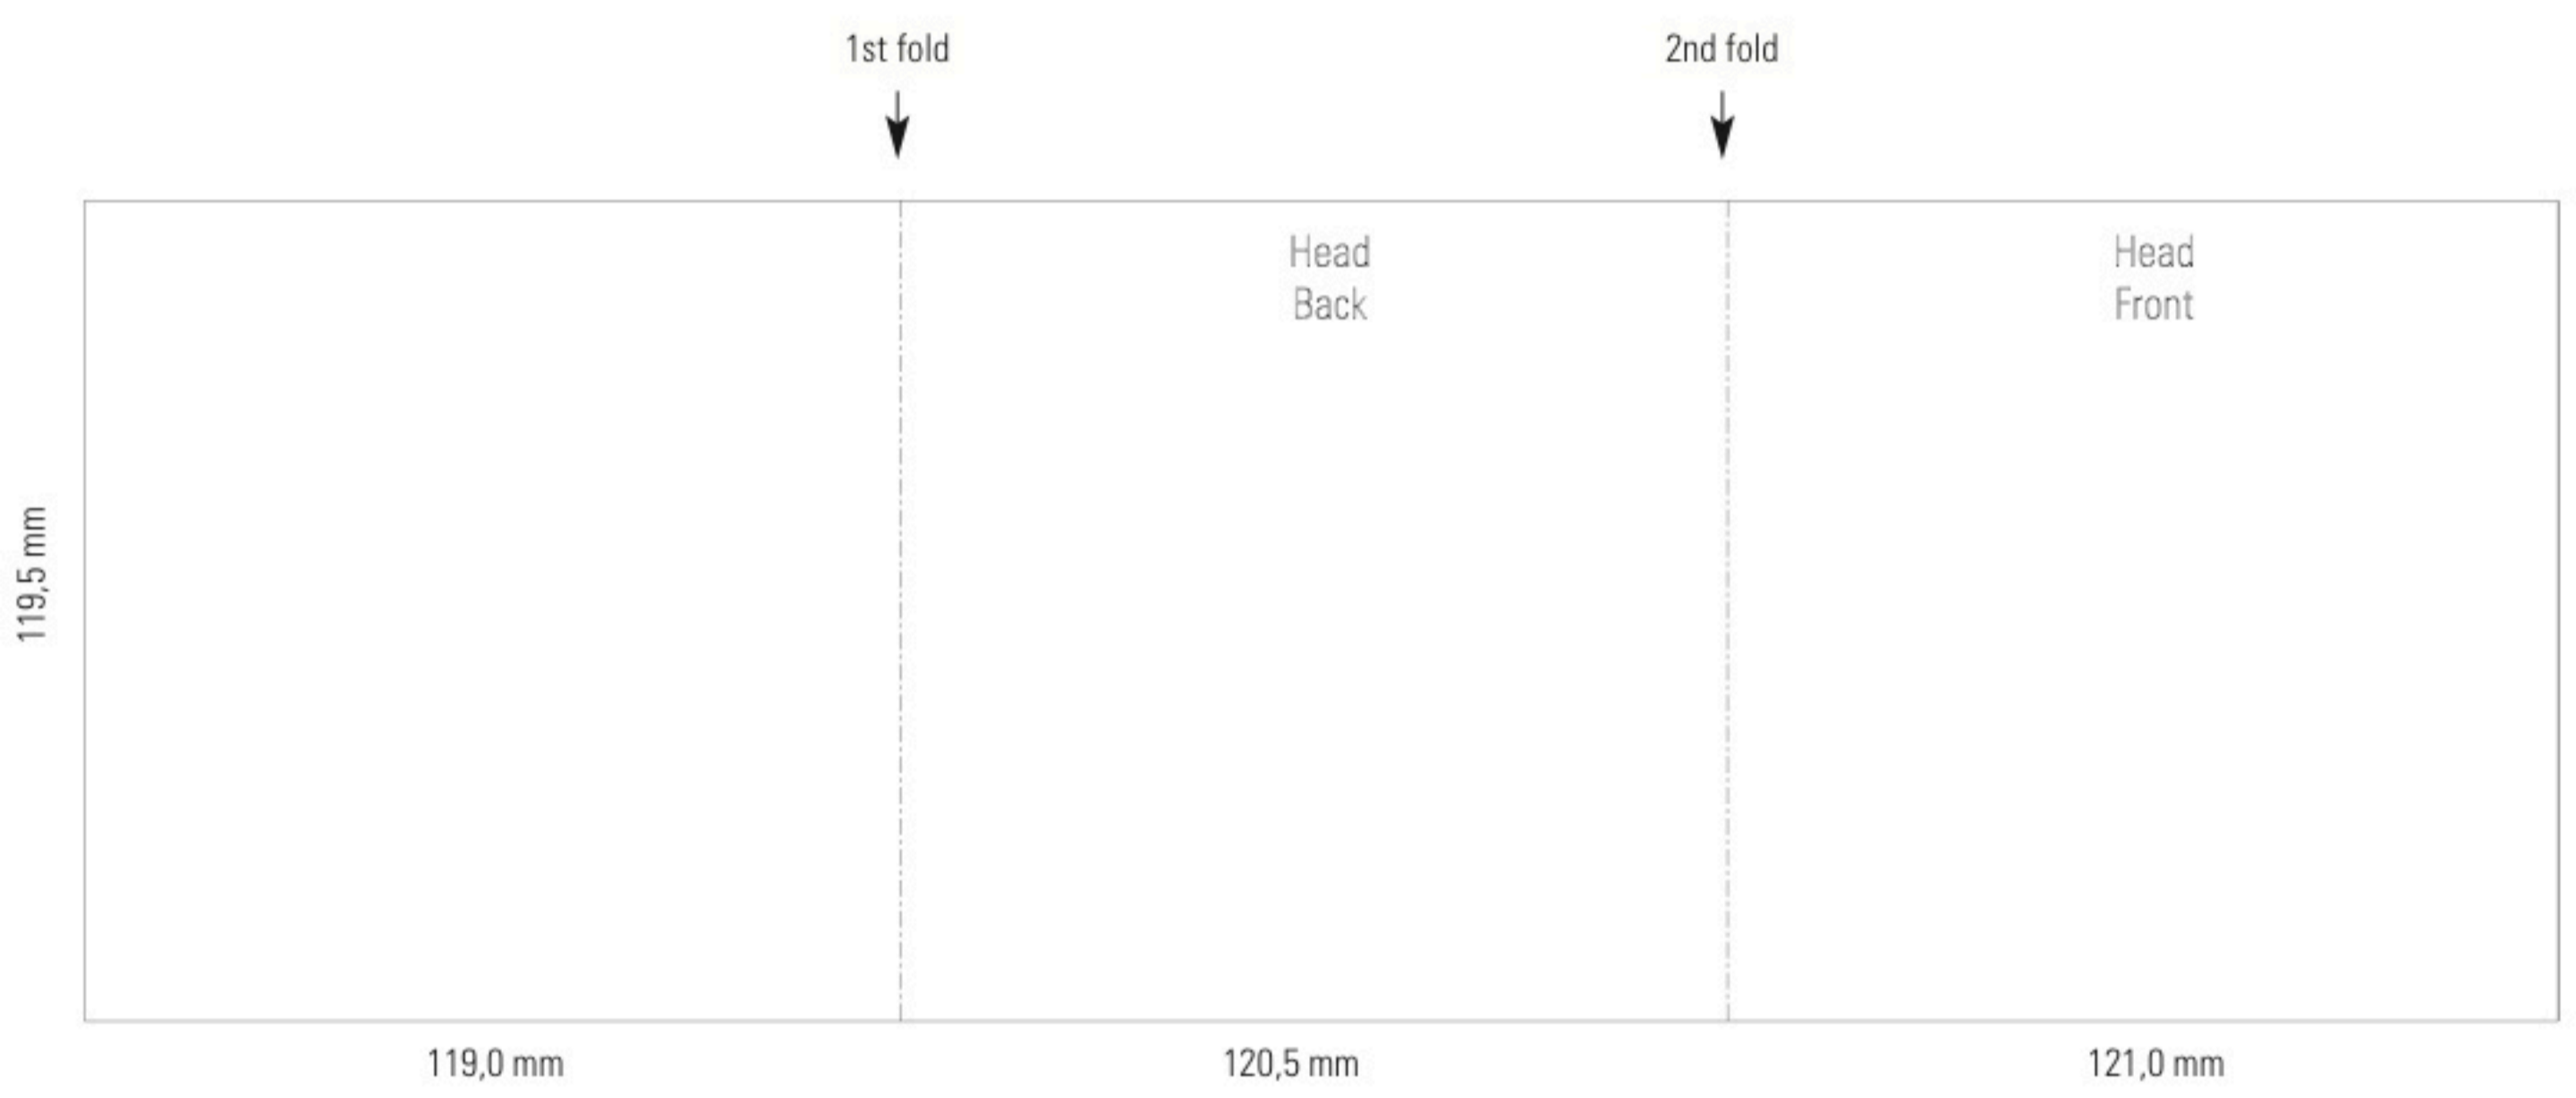

Open format: 360,5 x 119,5 mm  
Closed format: 121,0 x 119,5 mm  
Number of pages: 6  
Fold: roll fold  
Material: 160 gsm gloss art paper as standard

Measurement input

scaling: 50 % • bleed: 3 mm

Folding layout